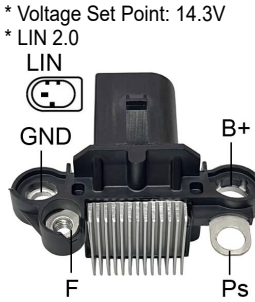

CHARGING SYSTEM

Voltage Regulator

VRB5203

Replace:
BOSCH
F-00M-255-203
Alternator:
BOSCH
0 122 0AA 2B0

VRH2009-269PI

Alternator:
CHRYSLER
68329852AE
MITSUBISHI
A3TV2281AC
Application:
RAM
.....more

V4935

Alternator:
MERCEDES-BENZ
A-000-906-29-22 A-000-906-37-05
VALEO
2624893B FG23S062 FGN23S079
Application:
MERCEDES-BENZ
.....more