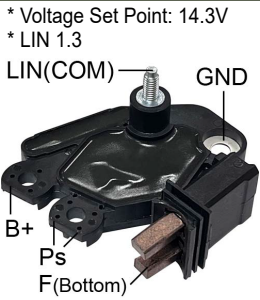

CHARGING SYSTEM

Voltage Regulator

VRB5203

Replace:
BOSCH
F-00M-255-203
Alternator:
BOSCH
0 122 0AA 2B0

VRH2009-269PI

Alternator:
CHRYSLER
68329852AE
MITSUBISHI
A3TV2281AC
Application:
RAM
.....more

V4935

Alternator:
MERCEDES-BENZ
A-000-906-29-22 A-000-906-37-05
VALEO
2624893B FG23S062 FGN23S079
Application:
MERCEDES-BENZ
.....more